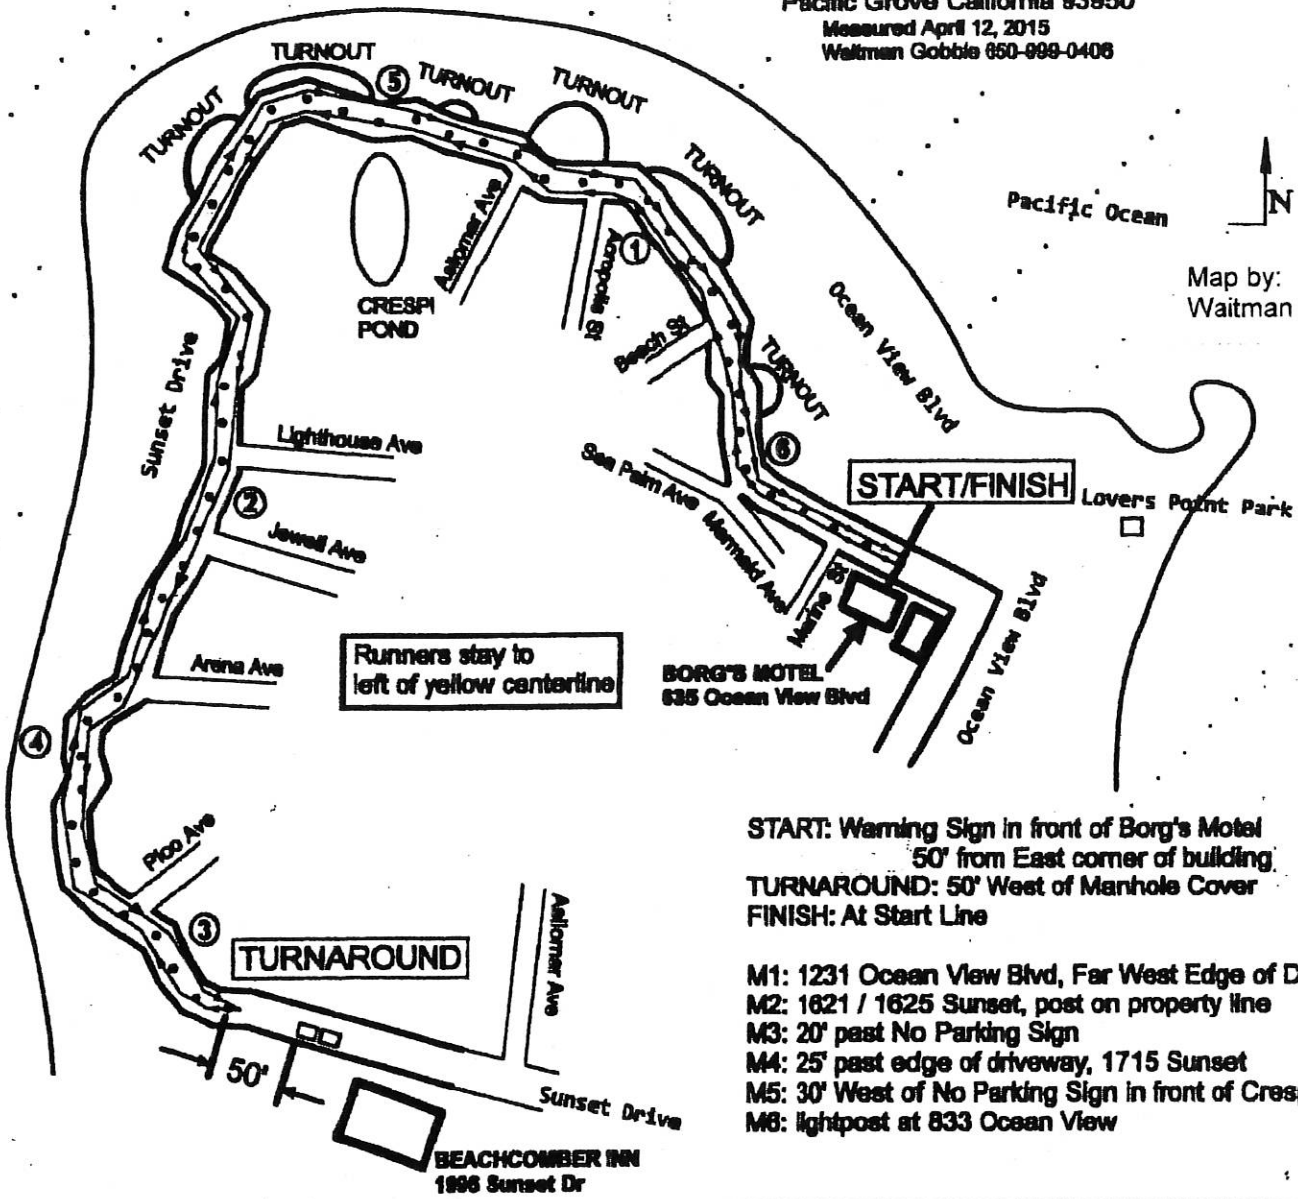

USATF Certificate CA15029RS
Effective 05/07/2015 to 12/31/2025

Double Road Race 10K Leg

Pacific Grove California 93950
Measured April 12, 2015
Waitman Gobble 850-999-0408

Map by:
Waitman Gobble

START: Warning Sign in front of Borg's Motel
50' from East corner of building
TURNAROUND: 50' West of Manhole Cover
FINISH: At Start Line

- M1: 1231 Ocean View Blvd, Far West Edge of Driveway
- M2: 1621 / 1625 Sunset, post on property line
- M3: 20' past No Parking Sign
- M4: 25' past edge of driveway, 1715 Sunset
- M5: 30' West of No Parking Sign in front of Crespi Pond
- M8: lightpost at 833 Ocean View